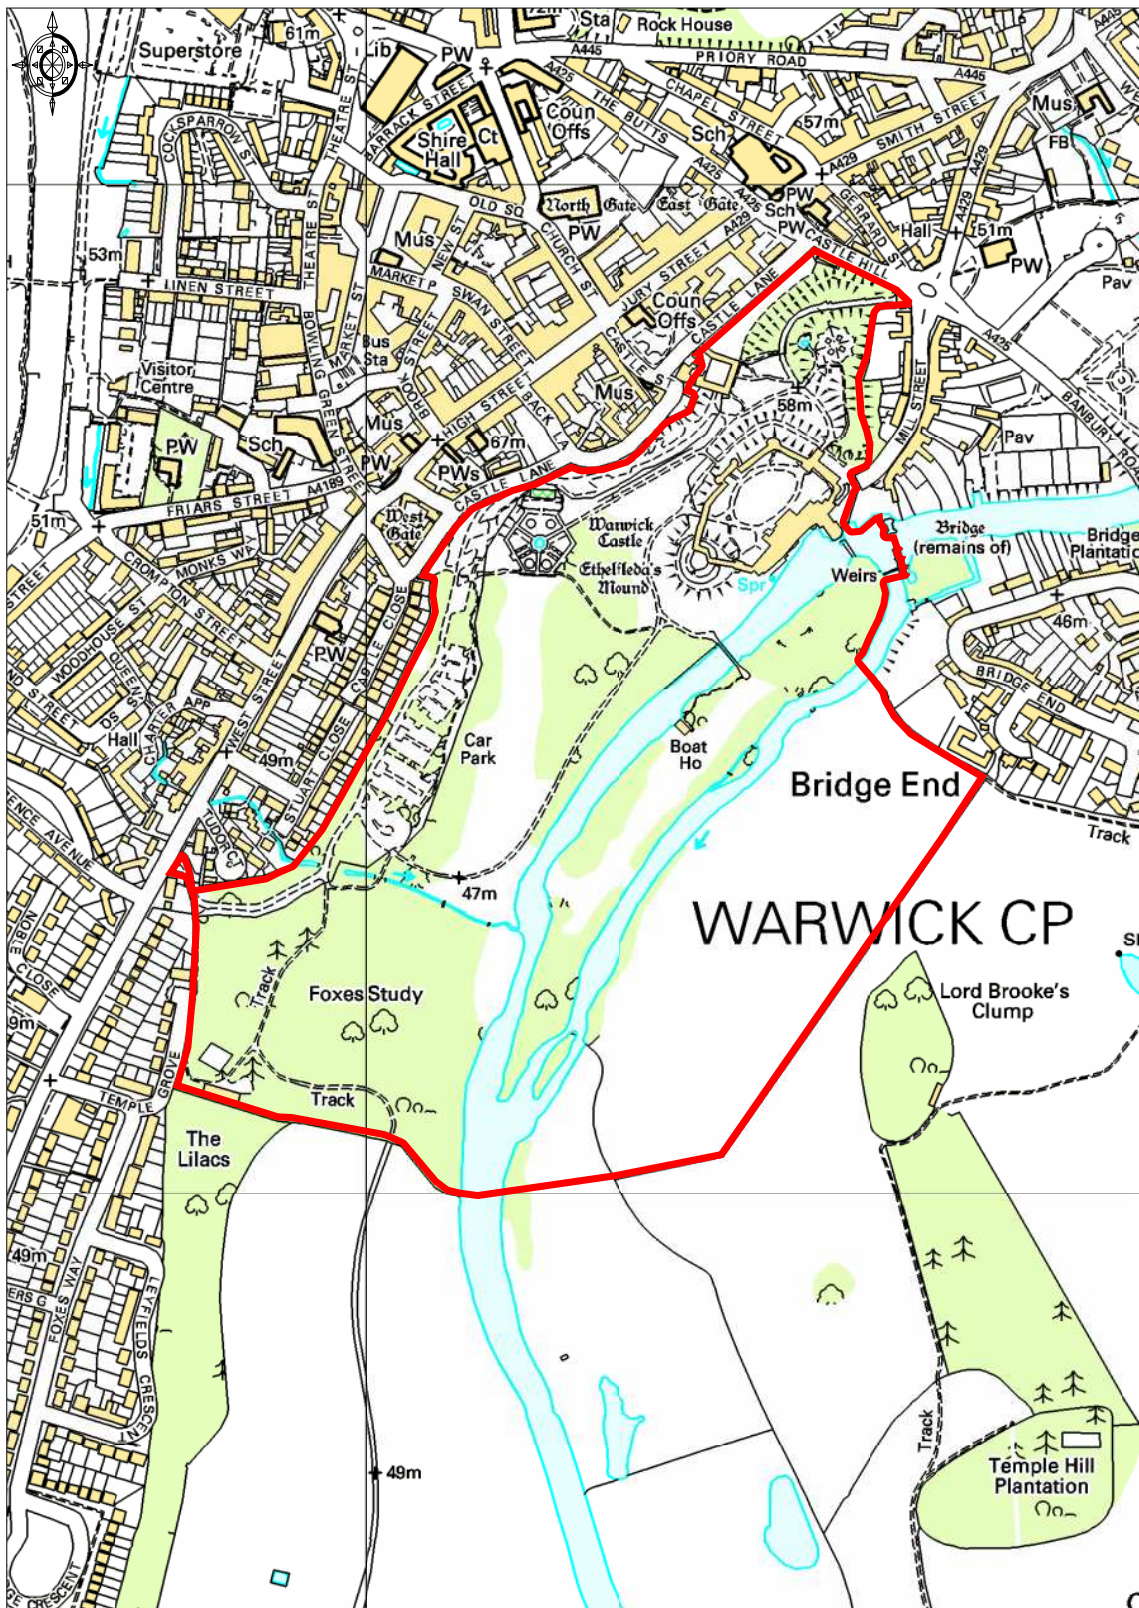

Warwick Castle, Warwick

This plan is published for convenience of identification only and although believed to be correct its accuracy is not guaranteed and does not form any part of a contract.