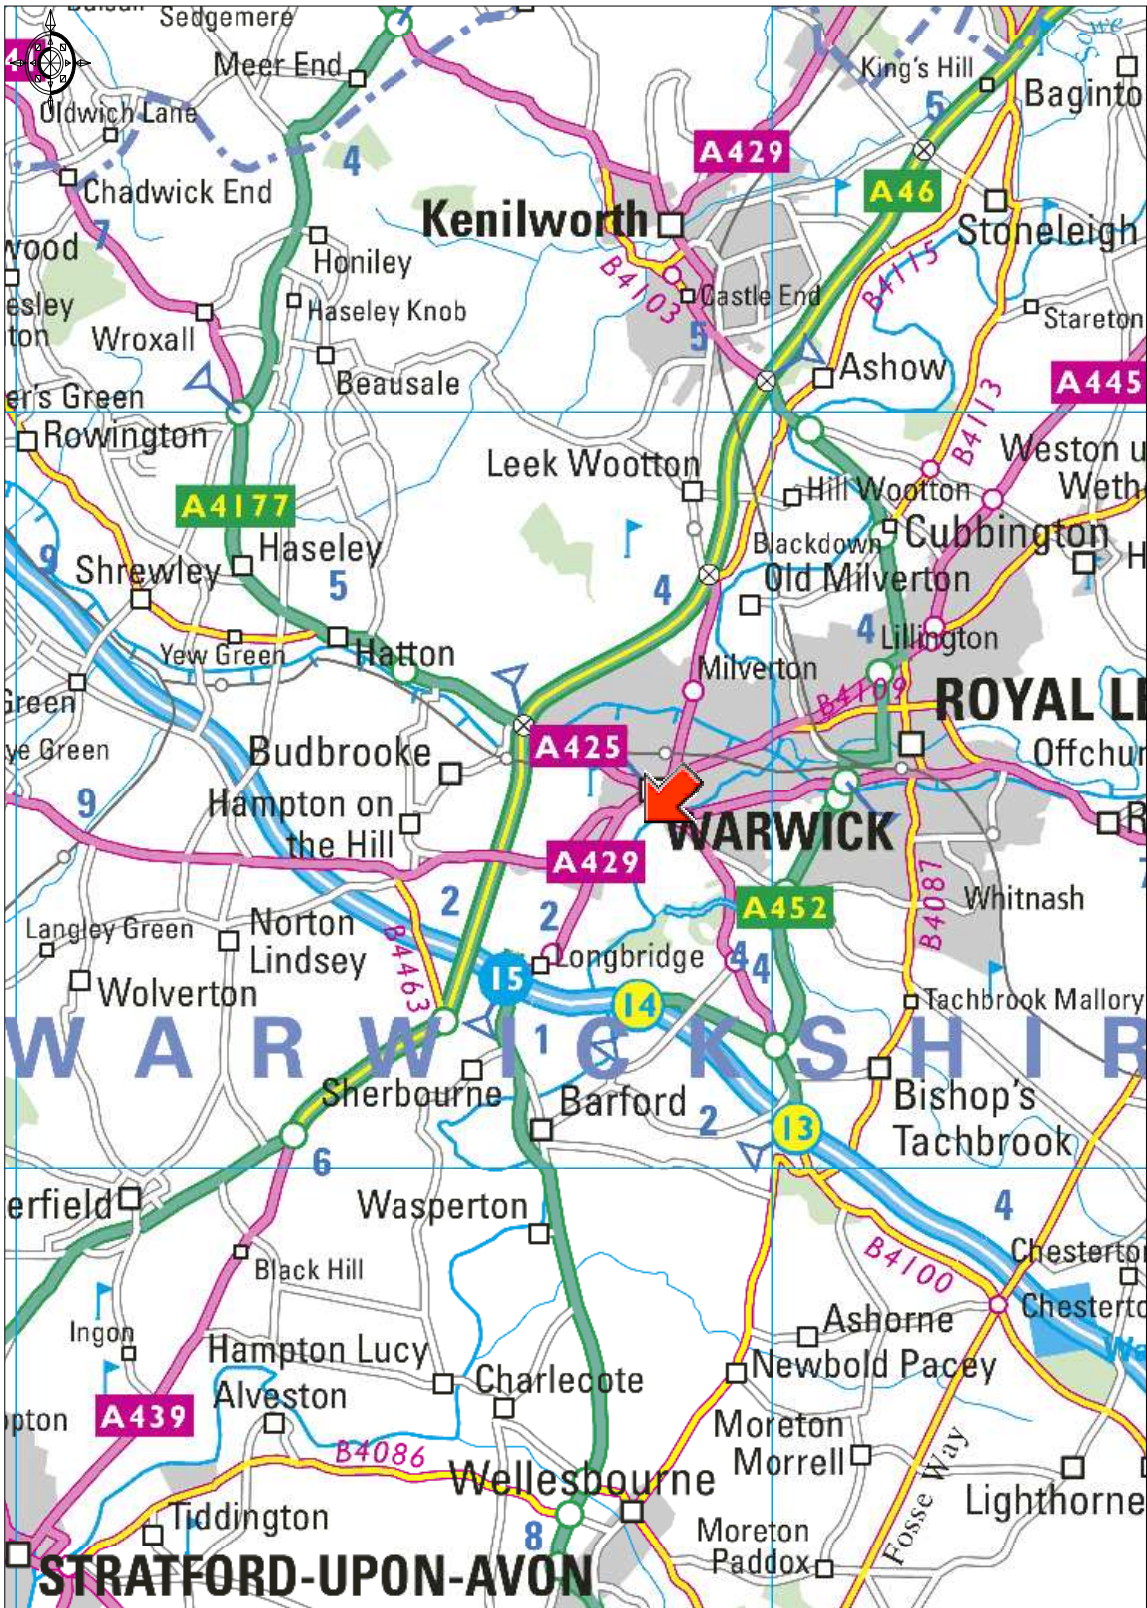

Location Plan,
Warwick Castle, Warwick

This plan is published for convenience of identification only and although believed to be correct its accuracy is not guaranteed and does not form any part of a contract.